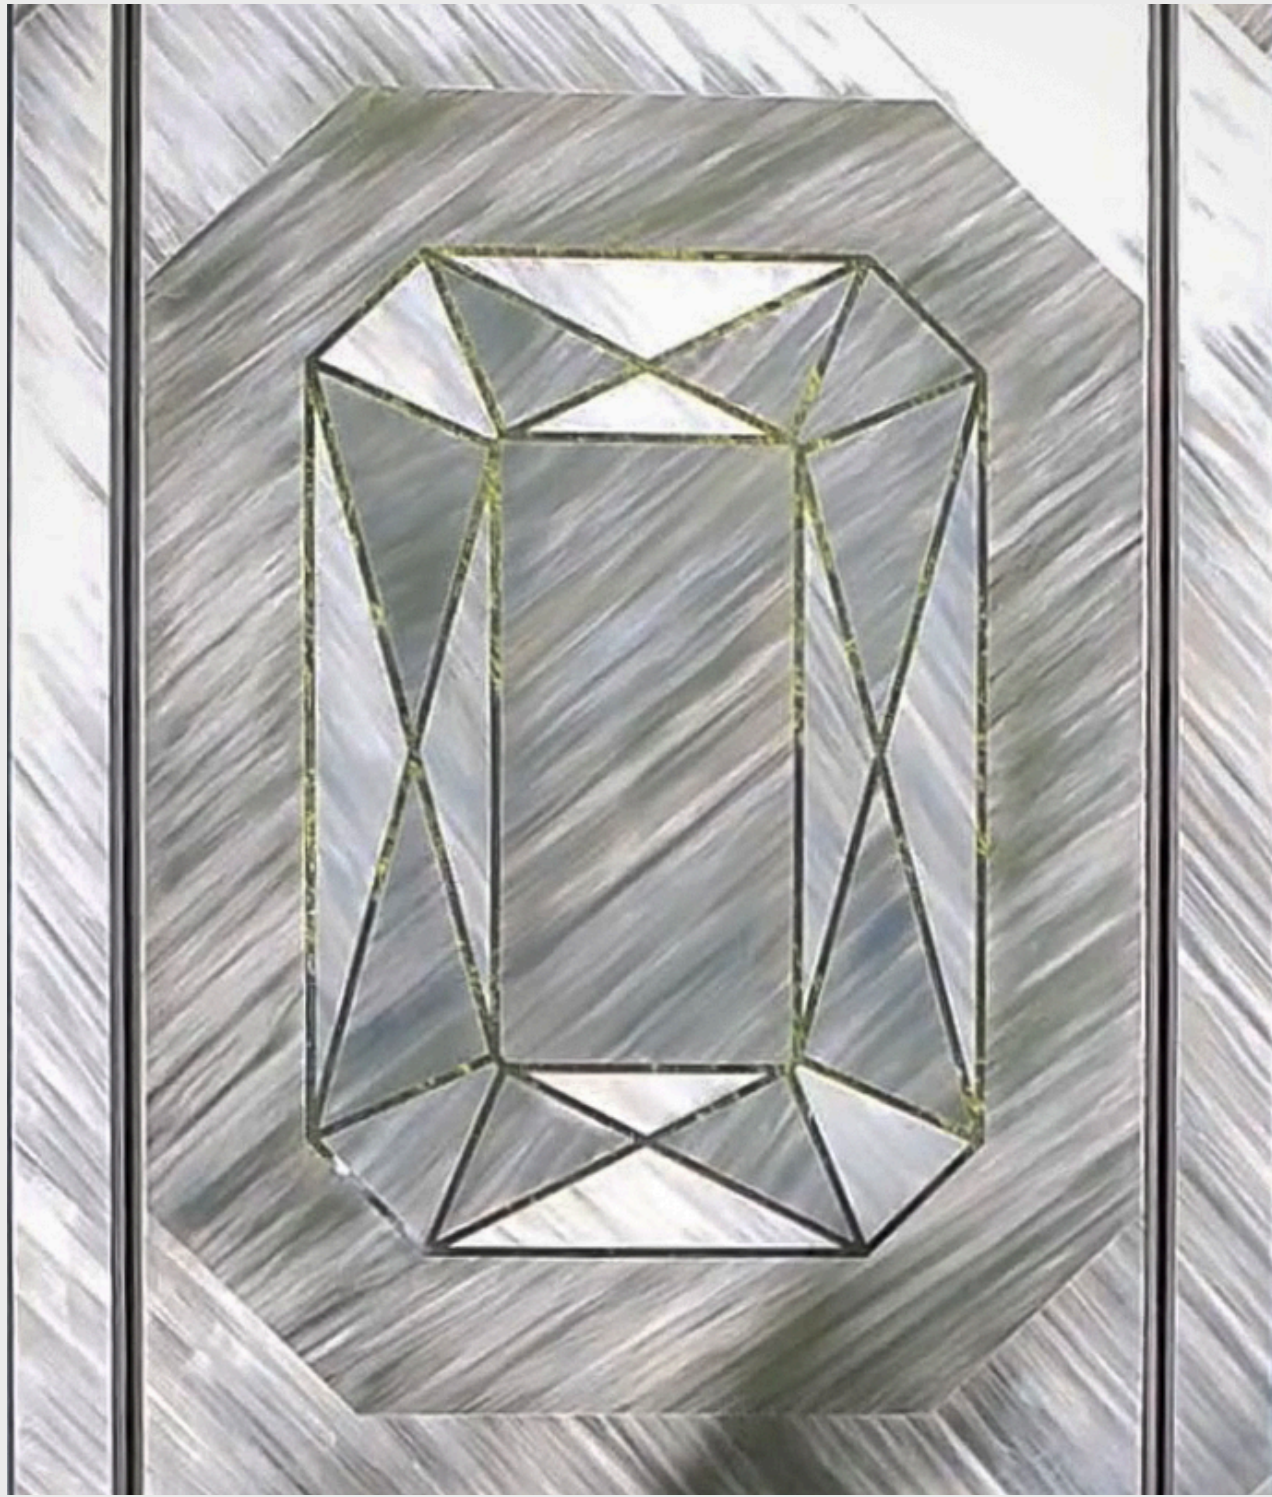

Venezia, Italy

DREAMET

DOOR
Material: Stainless Steel
Finish: Custom Punto Luce

Milano, Italy

DREAMET

DESK AND SHELVES
Material: Brass
Finish: Affresco

Braşov, Romania

DREAMET