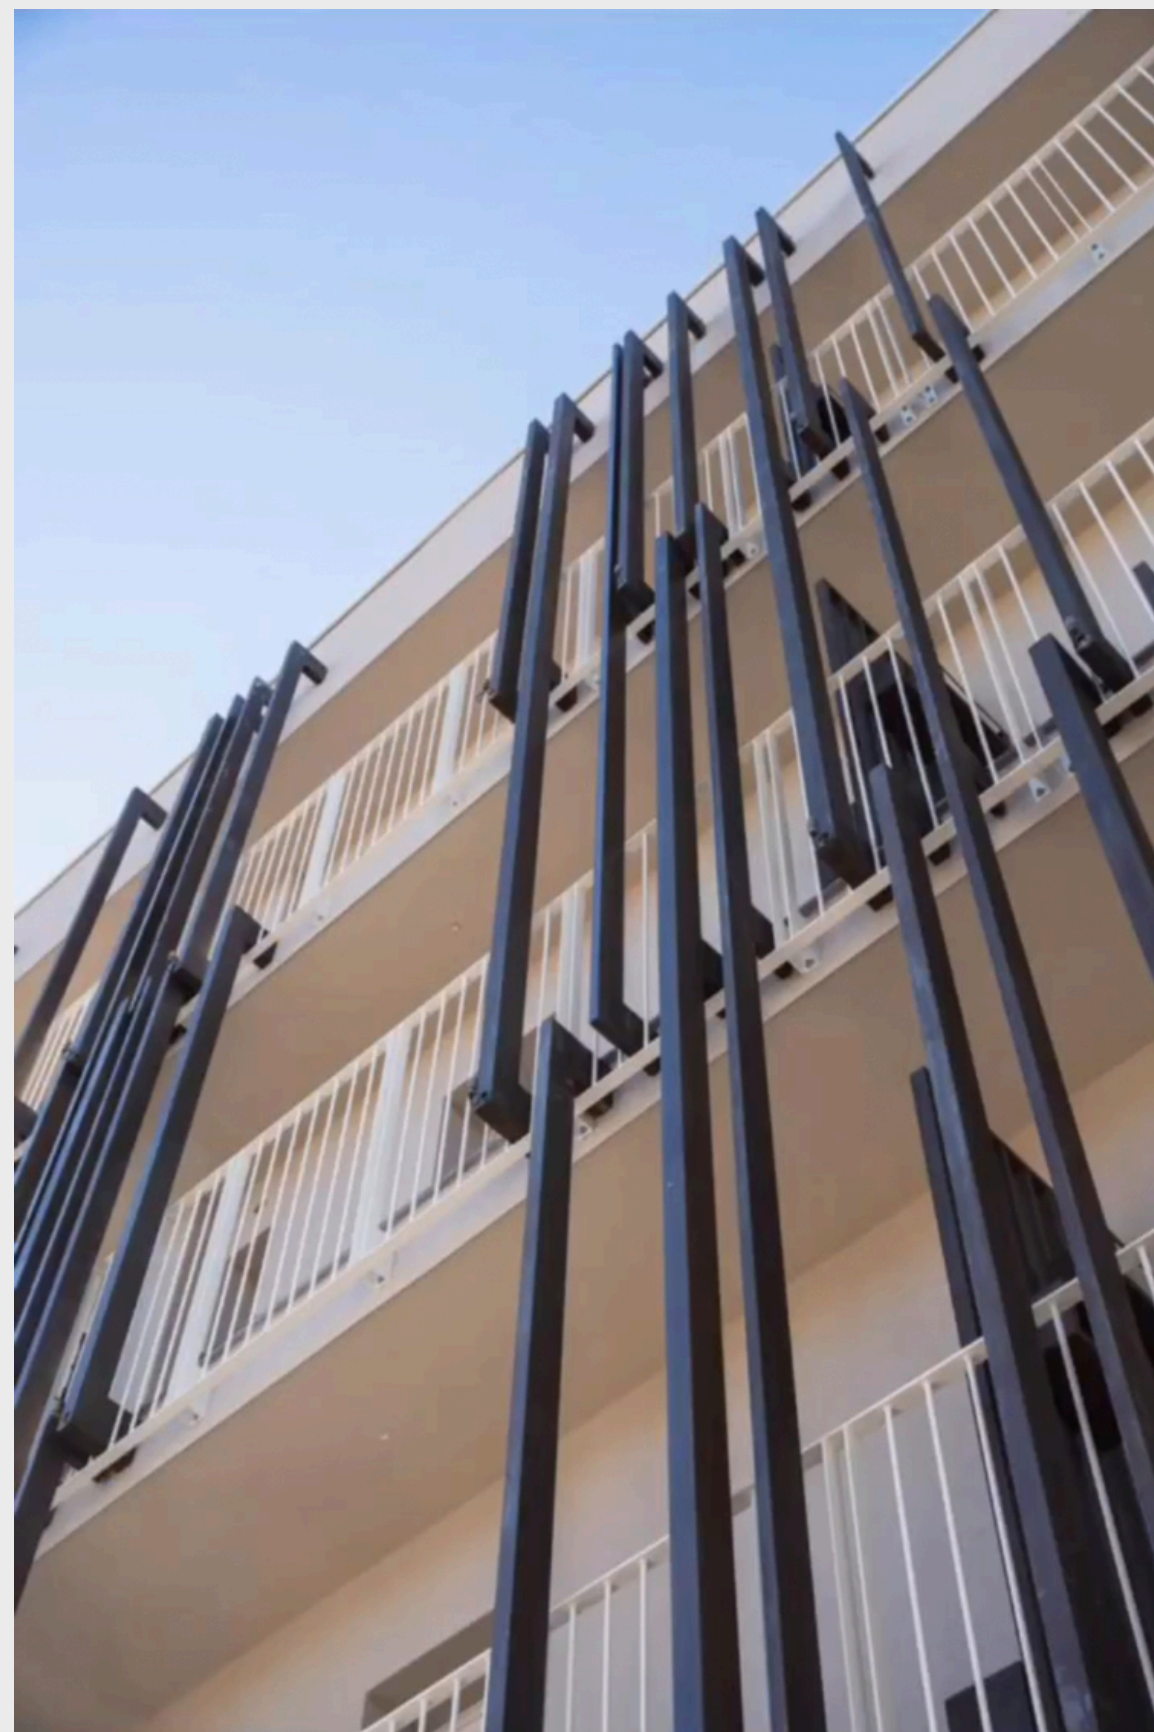

BAR
Material: Stainless Steel
Finish: Industrial

Milano, Italy

DREAMET

FAÇADE
Material: Stainless Steel
Finish: Custom

Torino, Italy

DREAMET

SUNSHADE
Material: Stainless Steel
Finish: Cortenox[®]

Pesaro, Italy