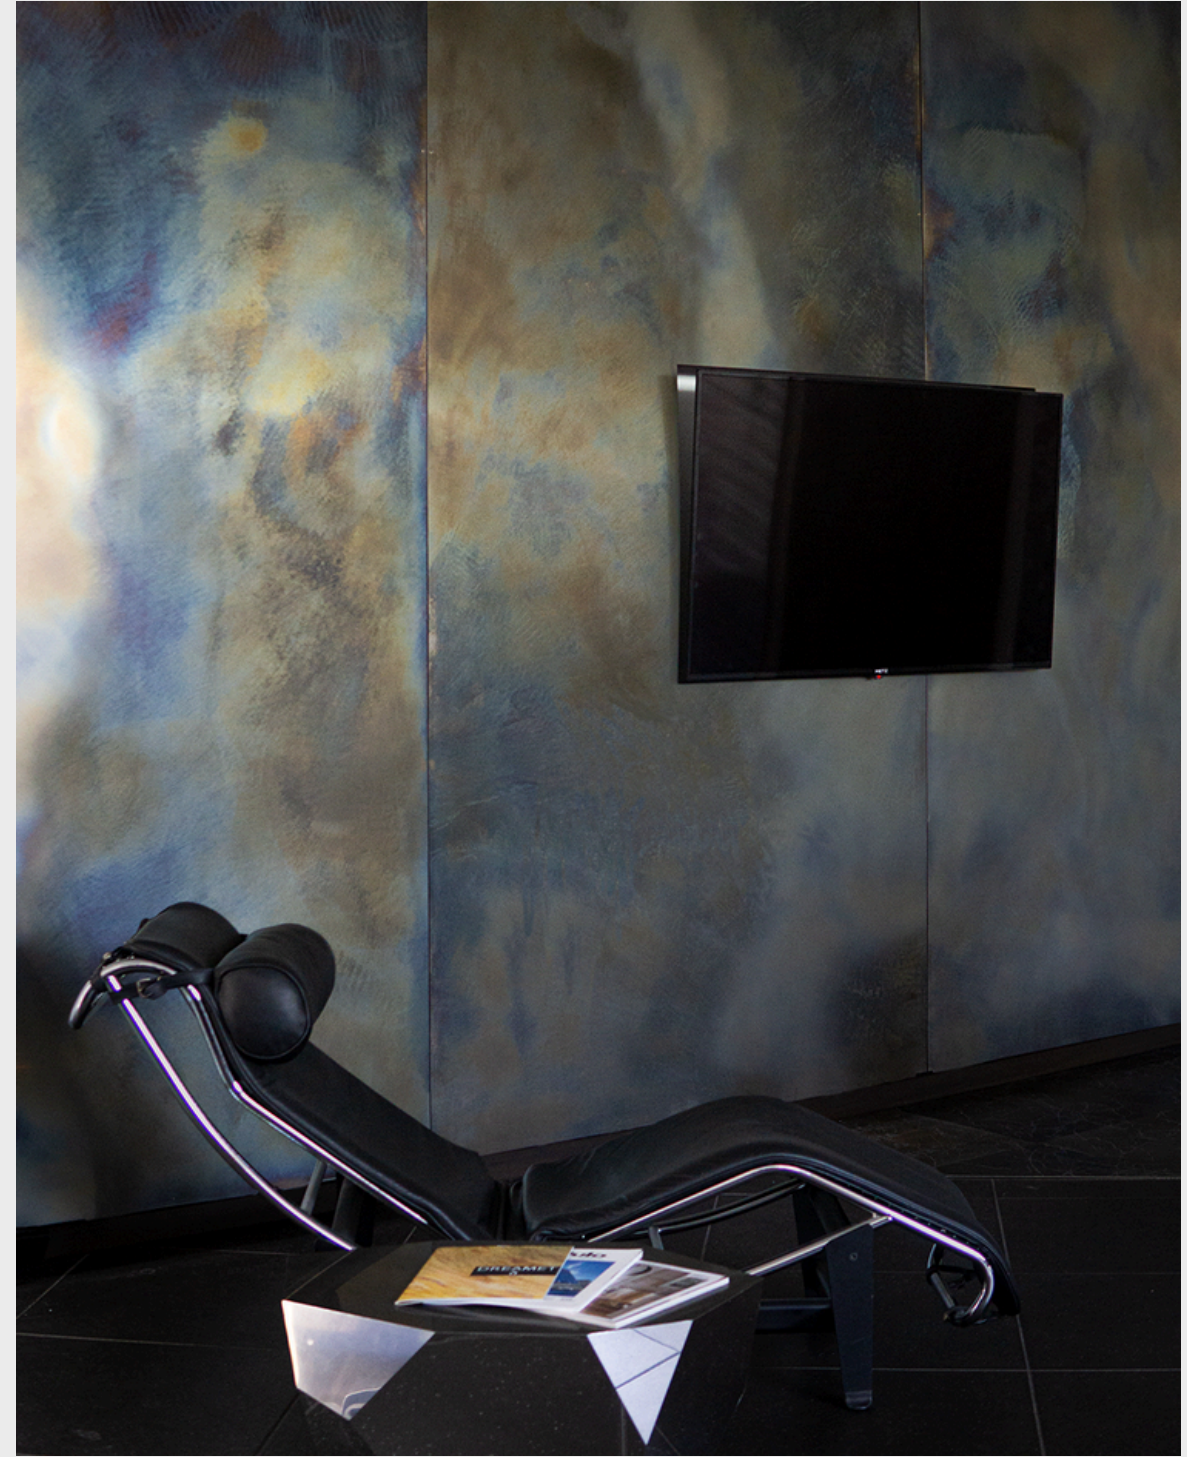

DREAMET
PORTFOLIO
PURE METAL TECH[®]

DREAMET

WALL CLADDING
Material: Stainless Steel
Finish: Folgore

Modena, Italy

DREAMET

CABINETS
Material: Stainless Steel
Finish: Custom Bronze

Malaga, Spain

DREAMET