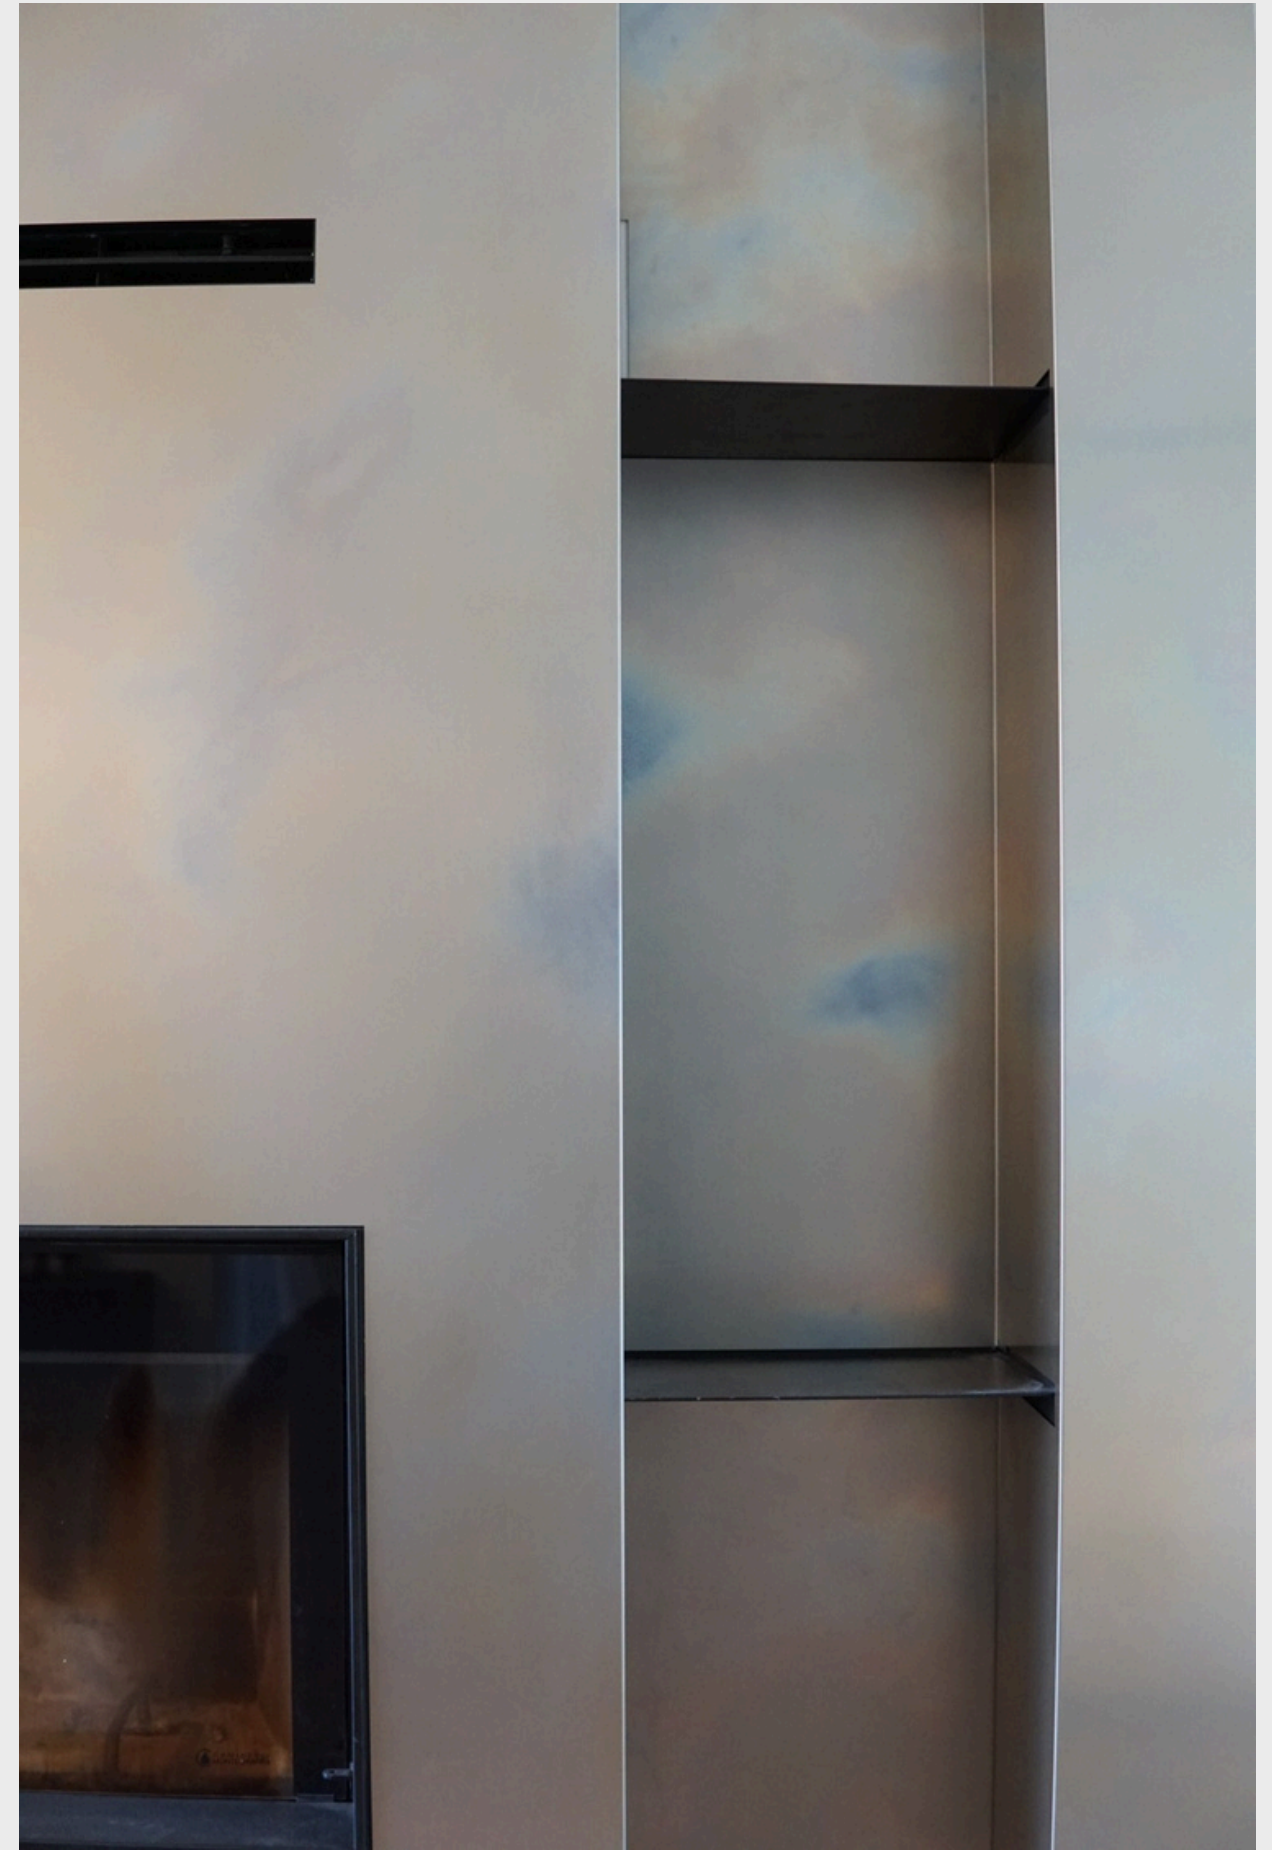

Venezia, Italy

DREAMET

DOOR
Material: Stainless Steel
Finish: Custom Punto Luce

Milano, Italy

DREAMET

DESK AND SHELVES
Material: Brass
Finish: Affresco

Braşov, Romania

DREAMET