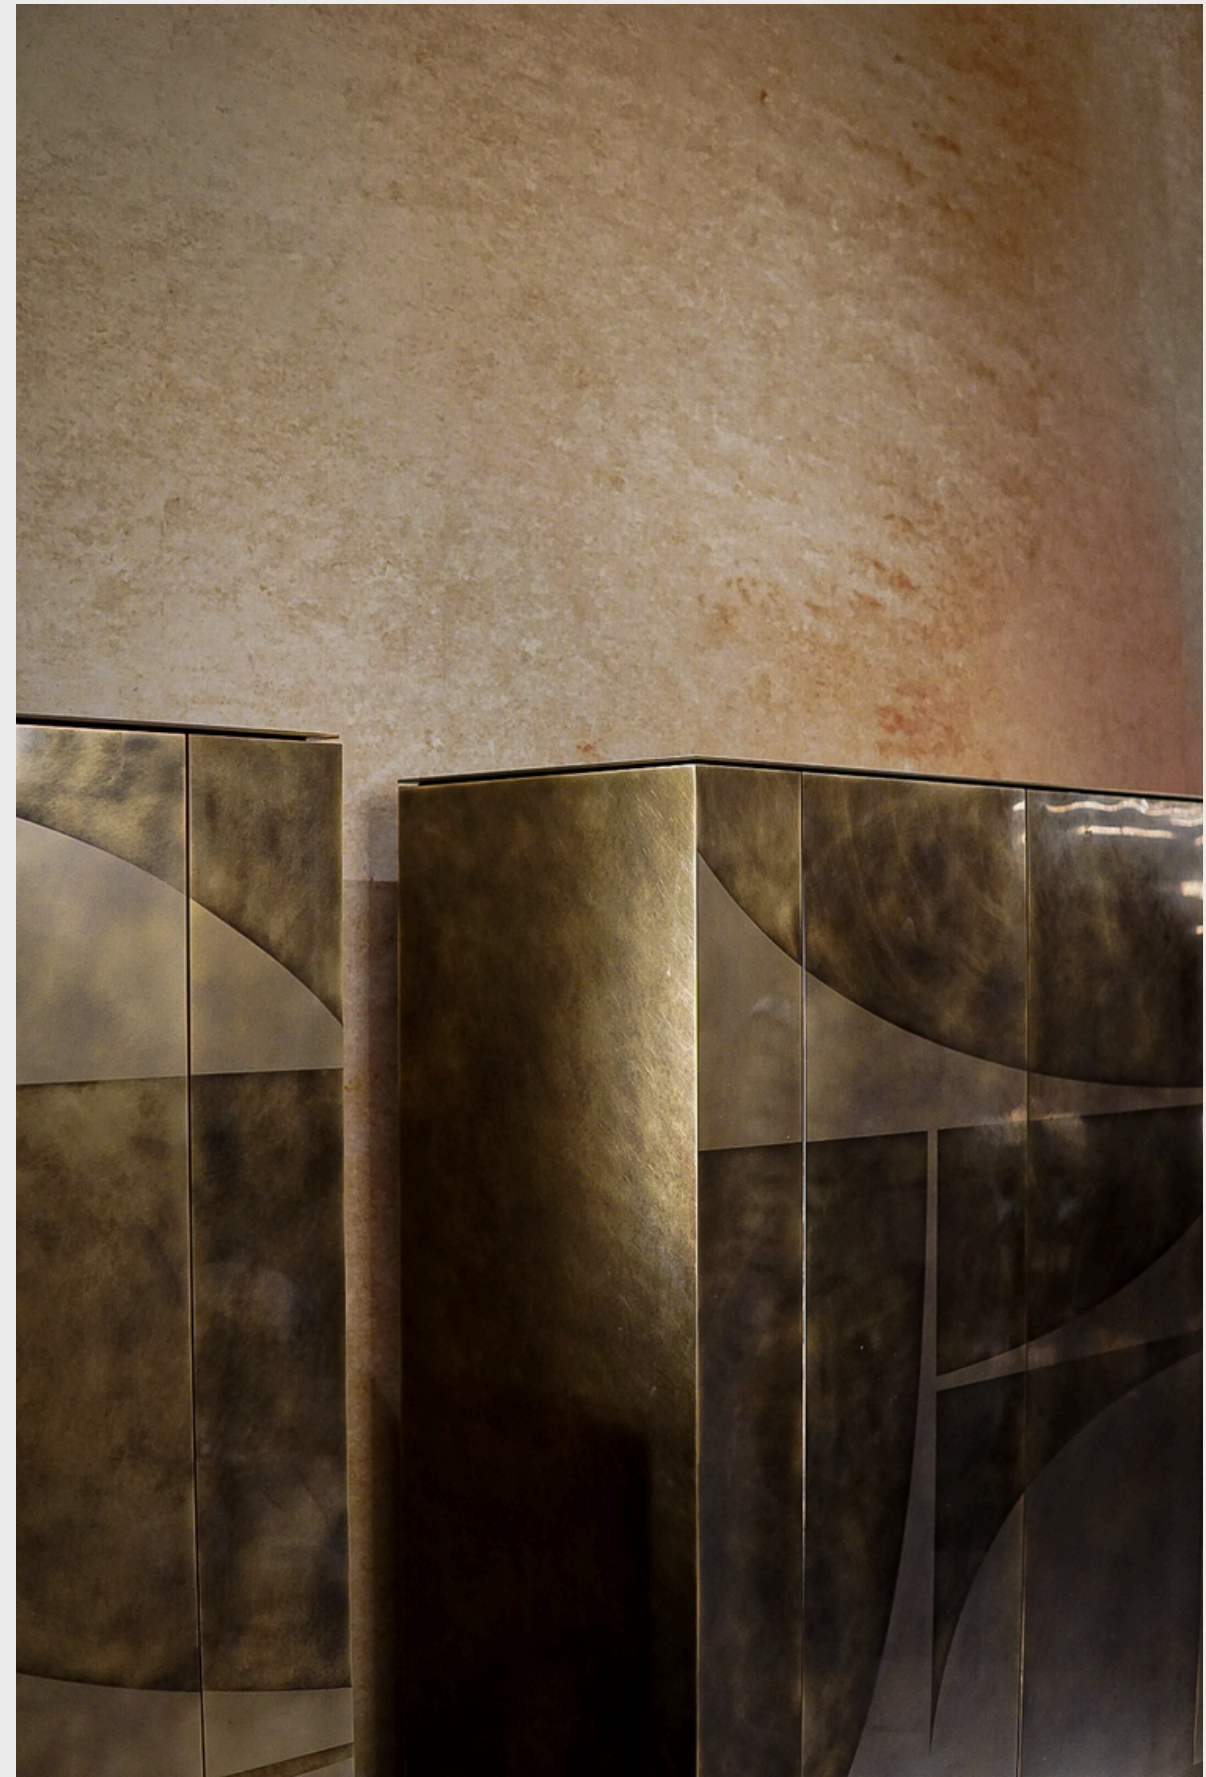

DREAMET
PORTFOLIO
PURE METAL TECH[®]

DREAMET

WALL CLADDING
Material: Stainless Steel
Finish: Folgore

Modena, Italy

DREAMET

CABINETS
Material: Stainless Steel
Finish: Custom Bronze

Malaga, Spain

DREAMET

BAR
Material: Stainless Steel
Finish: Industrial

Milano, Italy

DREAMET

FAÇADE
Material: Stainless Steel
Finish: Custom

Torino, Italy

DREAMET

SUNSHADE
Material: Stainless Steel
Finish: Cortenox[®]

Pesaro, Italy