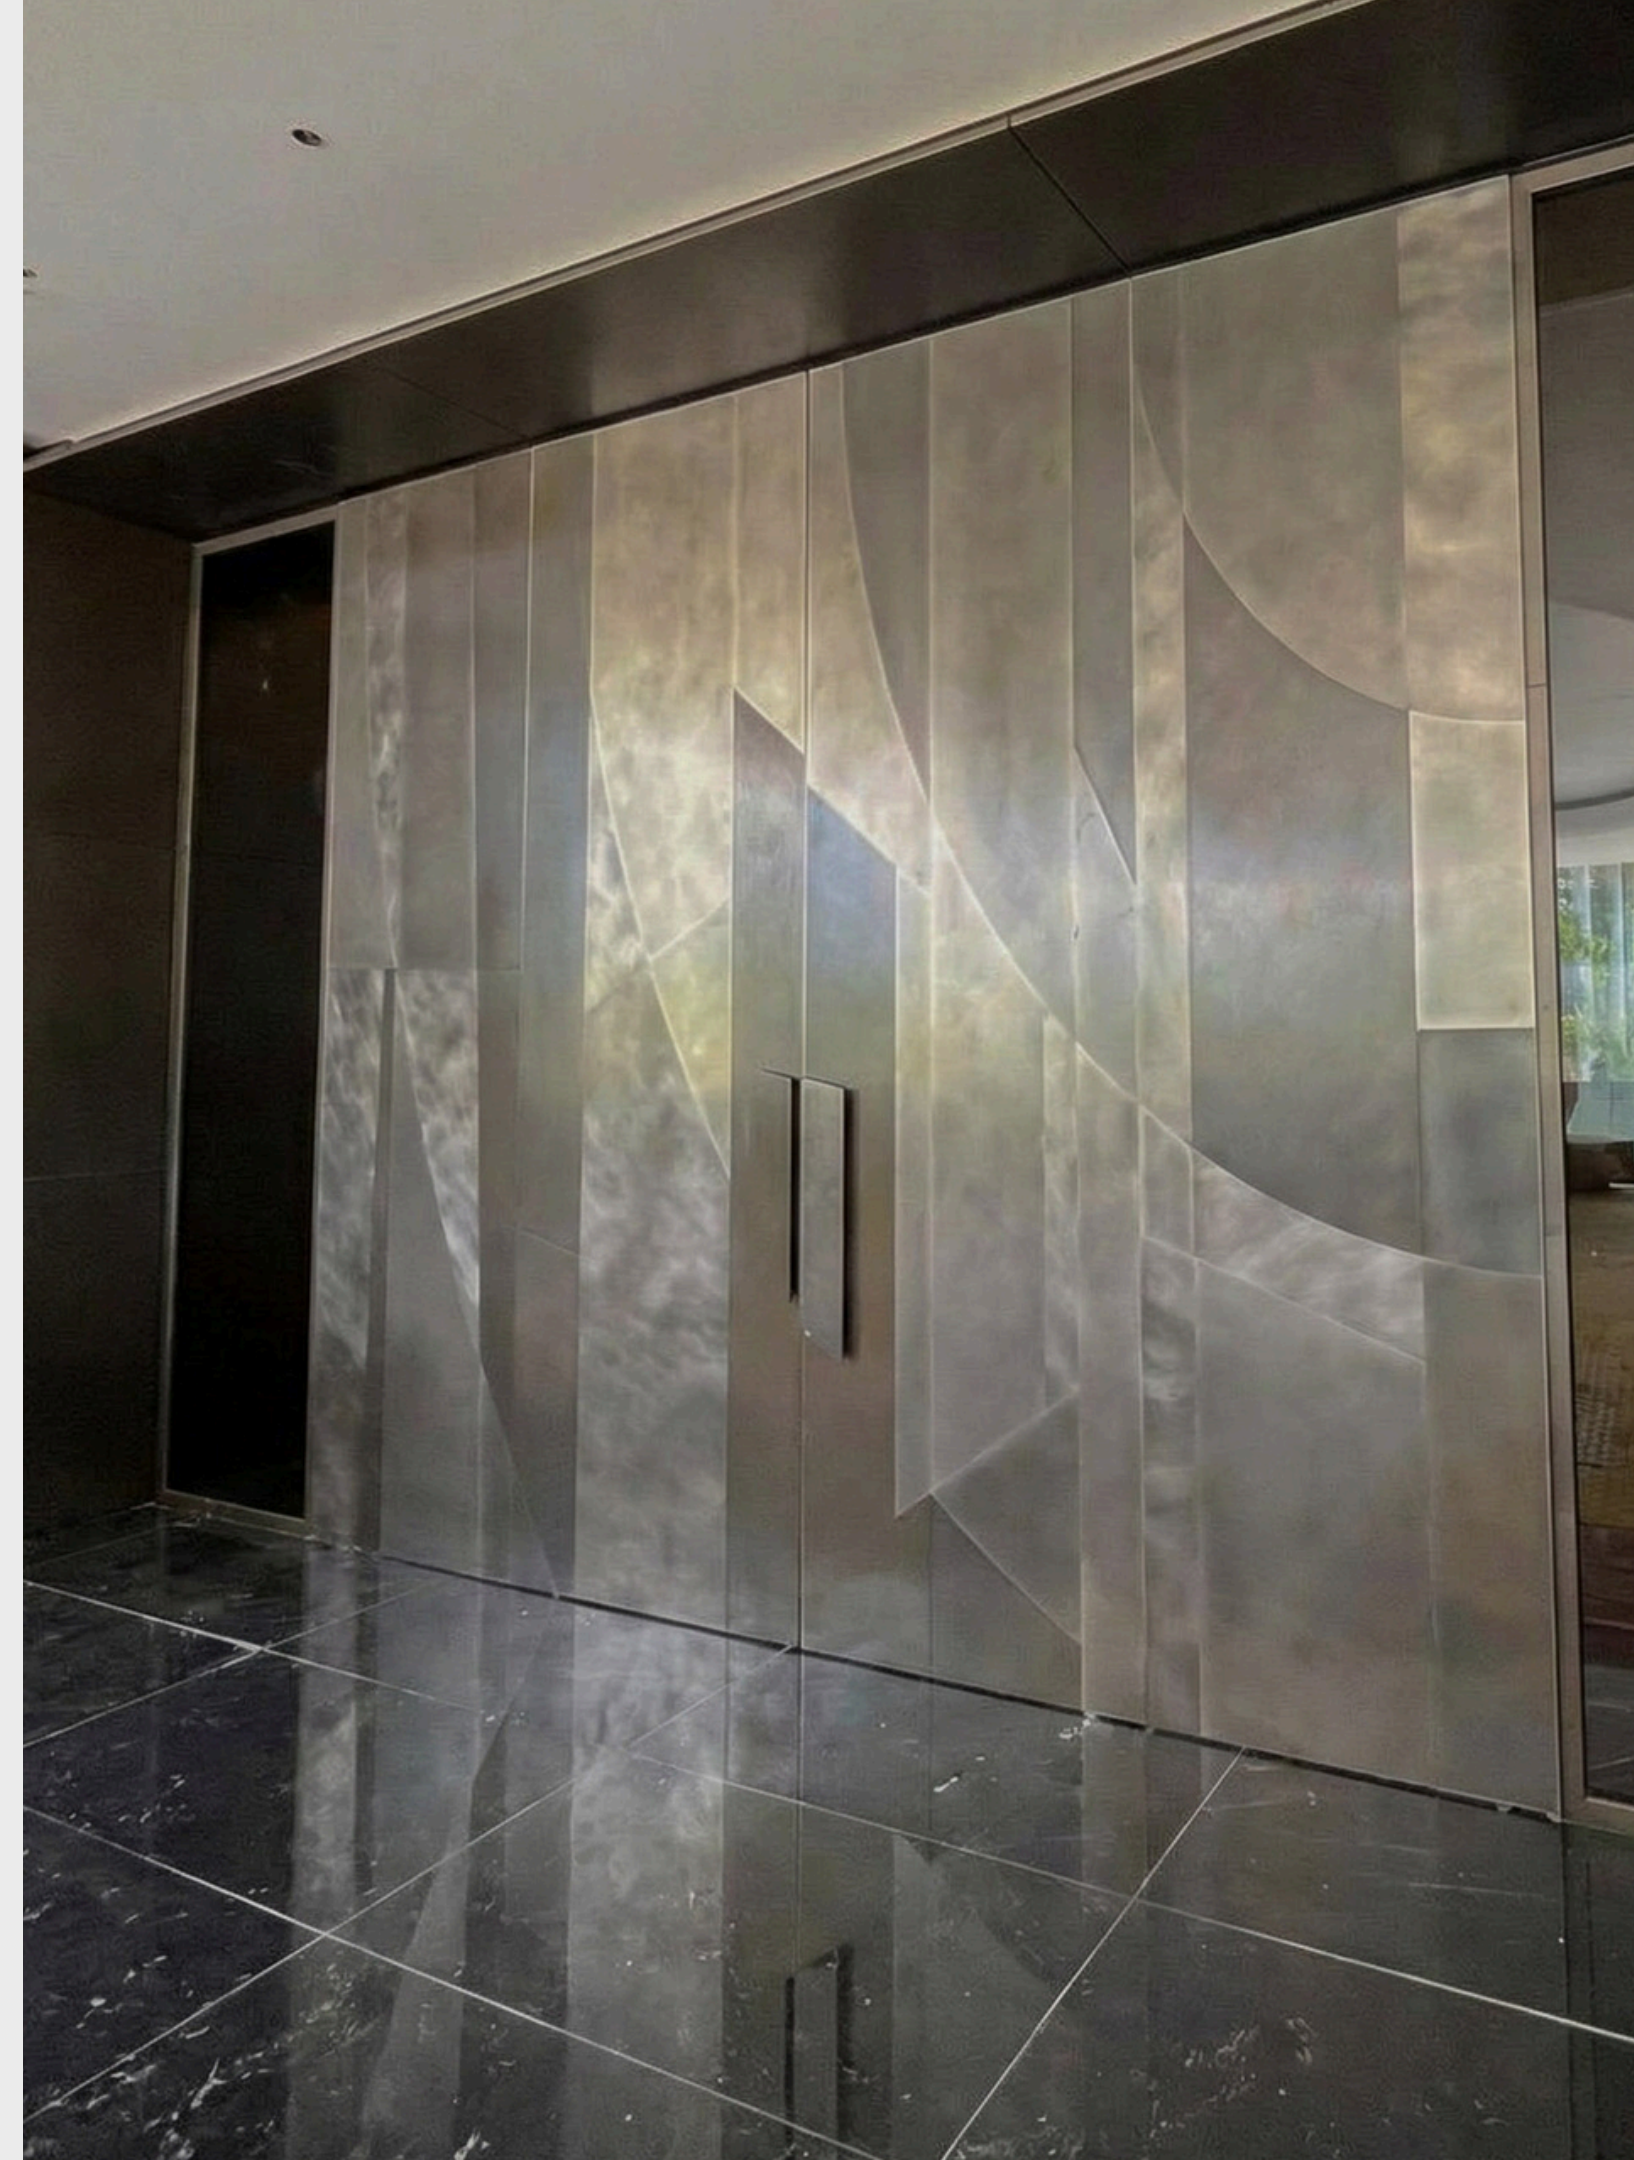

DREAMET

RECEPTION DESK
Material: Brass
Finish: Cracklè

Firenze, Italy

DREAMET

DOOR
Material: Stainless Steel
Finish: Custom Sheffield

Jakarta, Indonesia

DREAMET

VILLA
Material: Stainless Steel
Finish: Cortenox[®]